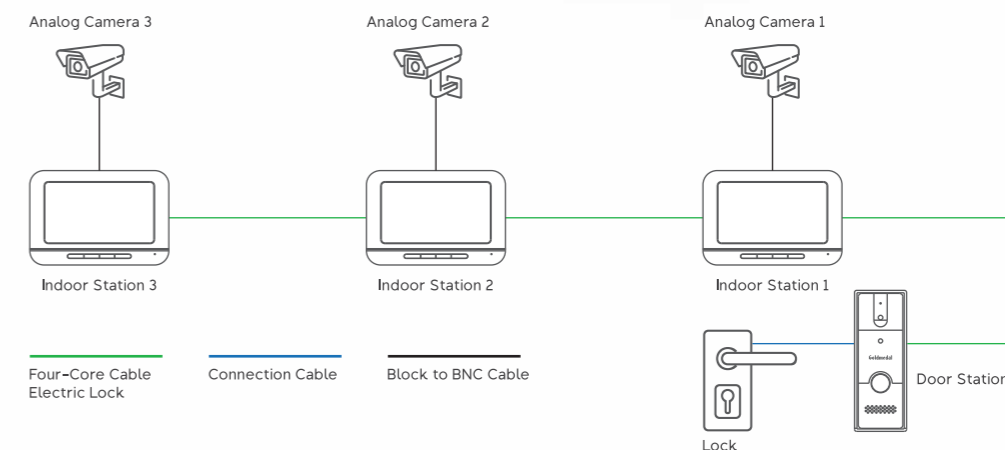

## A WIRELESS VIDEO DOOR PHONE. YET TOTALLY SECURE.

Do you want to add a video door phone to your residence but have not left the necessary wires for it? Do not worry as we have a solution for it. Simply install the Goldmedal Wi-Fi Door Phone Kit to easily fulfil your need. You do not need an indoor unit to talk to the visitor, either. Any person ringing the bell will be visible on your mobile phone and you can talk with the visitor to verify before you open the door! Its subtle design and neutral colour options allows it to blend aesthetically with your building premises, making it an efficient but unobtrusive ally in the security of your premises.

### Highlights

- WiFi Door phone
- No indoor unit required
- Compatible with mobile phone
- Seperate chime option
- Surveillance possible

i-Secure 09  
Analog Door Phone kit  
Outdoor Unit

**Highlights**

- Analog Door phone with memory
- Display resolution 800x480
- 4 Wire analog system
- Option to unlock door
- Surveillance possible
- Noise suppression & echo cancellation

i-Secure 09  
Analog Door Phone kit  
Indoor Unit

**SMART HOMES.  
SAFE HOMES.**

A smart video door phone is an ideal companion to a smart home. By enabling clear visibility of people outside your door and accurate two-way communication, you can screen your visitors much more efficiently. The auto lock and unlock feature can be a huge security feature for those who have young children or senior citizens at home. Capable of recording, you can easily go through the records to check the visitors who visited your premises while you were away.