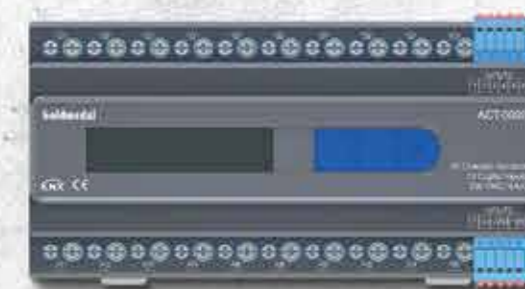

Actuator
20 Channel Multi Actuator
ACT0020

Technical Parameter

- NO/NC Contact selection
- Data Convertors on board
- Switching, Blinds and shutter control
- 12 Potential free inputs
- Scene & Logic Operations
- LCD Display for Inputs & Outputs
- KNX Bus Powered

KNX
Multi Switch Actuator

2, 12 & 20 Channels

The Multi-Switch Actuators are invisible as these are fitted in Automation DB but carry out the all important task of controlling our Electrical Appliances over KNX. Be it Lighting or Blinds or Curtains these are seamlessly integrated into the system. One device can work both for Switching or Curtain control reducing the need for extra devices.